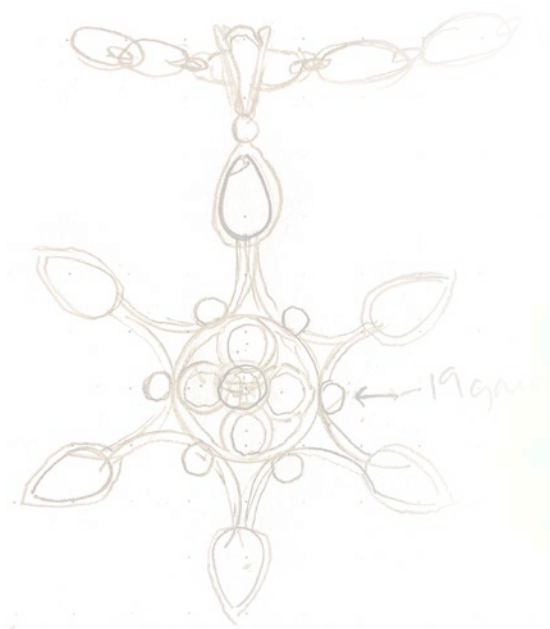

LINDA HOJ

Line Sheet, February 2019
www.lindahoj.com

LINDA HOJ DESIGNS

exquisite original jewelry

LINDA HOJ DESIGNS

exquisite original jewelry

gold 1291

16 gauge (1.18) @ 1108 steel - for wire
 small rounds in center 16 gauge (1.18) @
 1108 steel

royal collection
 every woman deserves to be a queen

Kashmir
necklace
ROYNI708

exclusive design, 1 of 1
22K gold
white sapphire .50ct, rubelite .50ct
mandarin garnet .50ct
17" chain, 40mm x 50mm pendant