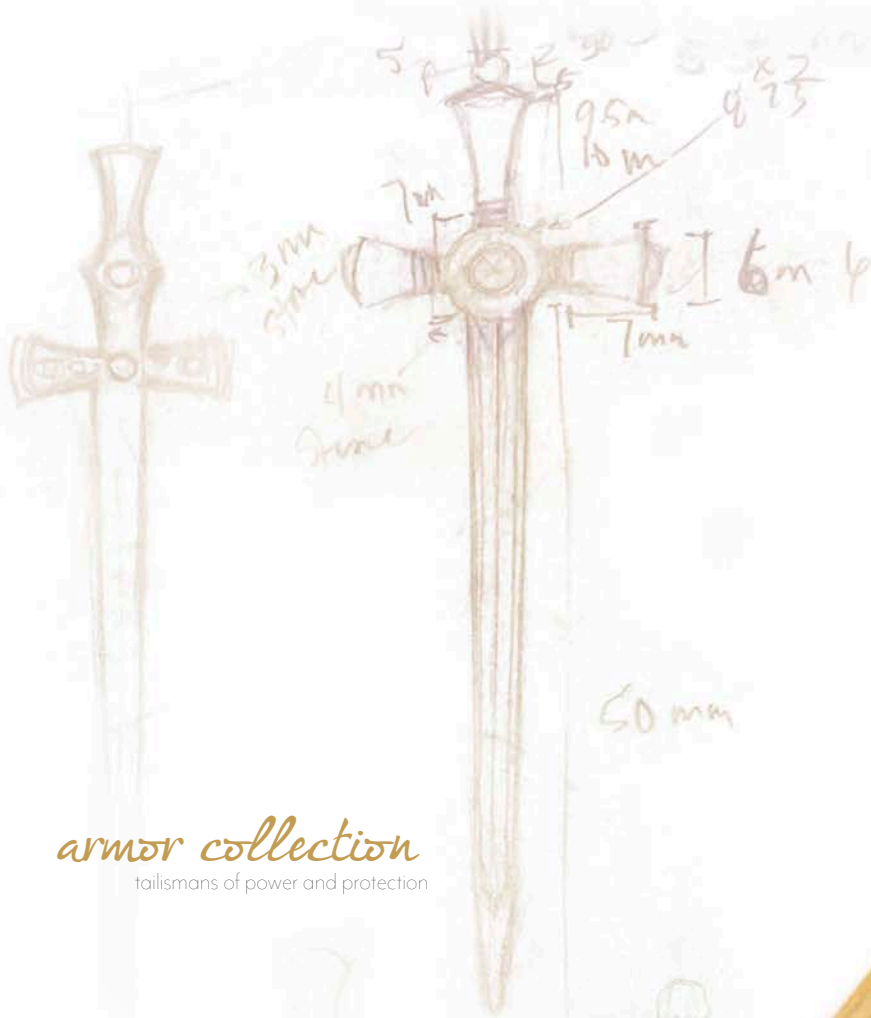

armor collection
talismans of power and protection